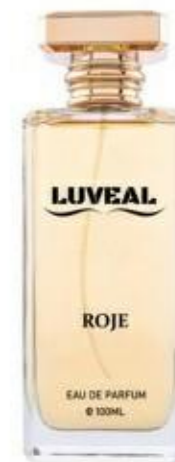

CAR PERFUME

LUVEAL

STAND CAR PERFUME

LUVEAL
Luxury Perfume

LUVEAL
Luxury Perfume

PERFUME

100 ml

some information for shipping

volume of pc	100 ml
pcs in box	30
big case dimensions	280*230*315
weight of big case	10.4 kg
pcs in stand	

25 100 ml

MOB: 0090 (537) 305 73 12
INFO@JASMINE-PERFUMES.COM
WWW.JASMINE-PERFUMES.COM

PERFUME

LUVEAL
Luxury Perfume

LUVEAL
Luxury Perfume

60 ml

PERFUME

some information for shipping

volume of pc	60 ml
pcs in box	30
big case dimensions	300*245*270
weight of big case	9.6 kg
pcs in stand	

27 60 ml

MOB: 0090 (537) 305 73 12
INFO@JASMINE-PERFUMES.COM
WWW.JASMINE-PERFUMES.COM